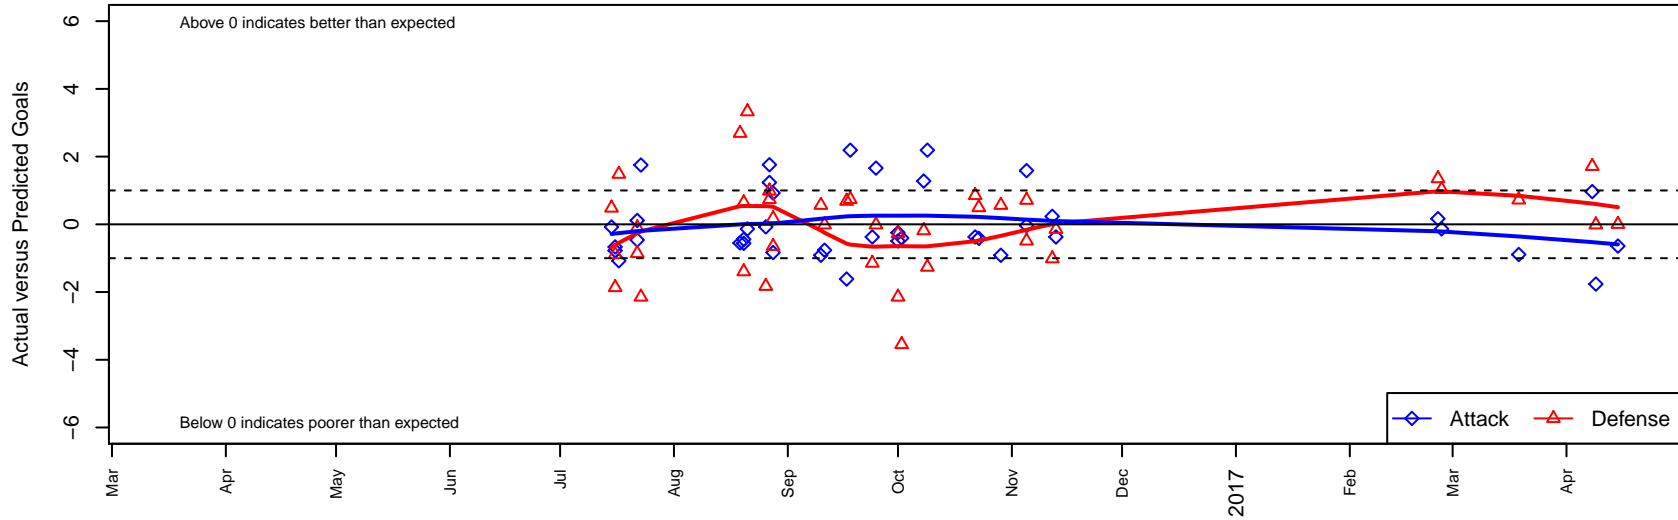

Westside Timbers Copa TS G05

Westside Timbers
 Beaverton, OR
 G05 total strength=764
 attack=0.84 defense=0.93
 fall league = PTT G05 Div 1 White
 spr league = Spr OYS G05 Div 1 Red

alt names used:
 Westside Timber G05 Copa TS
 Westside Timbers 05G Copa TS
 WESTSIDE TIMBERS 05G COPA TS (OR)
 WESTSIDE TIMBERS05G COPA TS
 WT 05G Copa TS
 Westside Timbers 05G Copa TS
 Westside Timbers 05G Copa TS

Venues played:
 2016 Beaverton Cup GU12 Silver
 2016 Oswego Nike Cup Gold U12
 2016 NWCL 05
 2016 Summer Slam Division 1 Gold U12
 2016 PTT G05 Division 1 White
 2016 OYS Presidents Cup G05
 2016 Spr OYS G05 Division 1 Red

Westside Timbers Copa TS G05
 Dots are actual minus expected GF (blue circles) and GA (red triangles).
 Blue line is smoothed change in attack strength. Red is smoothed change in defense strength.

**attack and defense variance (black dot)
relative to other teams
and top 10 in region**