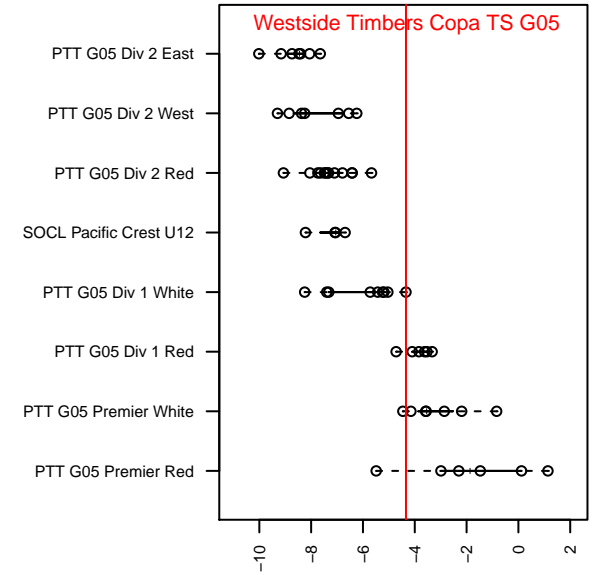

**attack and defense rating
relative to others at age
and all opponents in last 13 months**