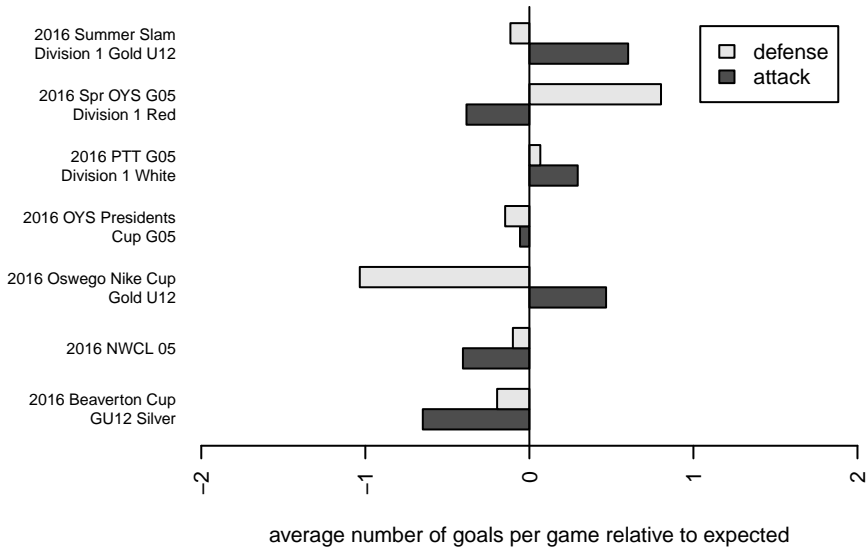

Performance relative to 13 month average